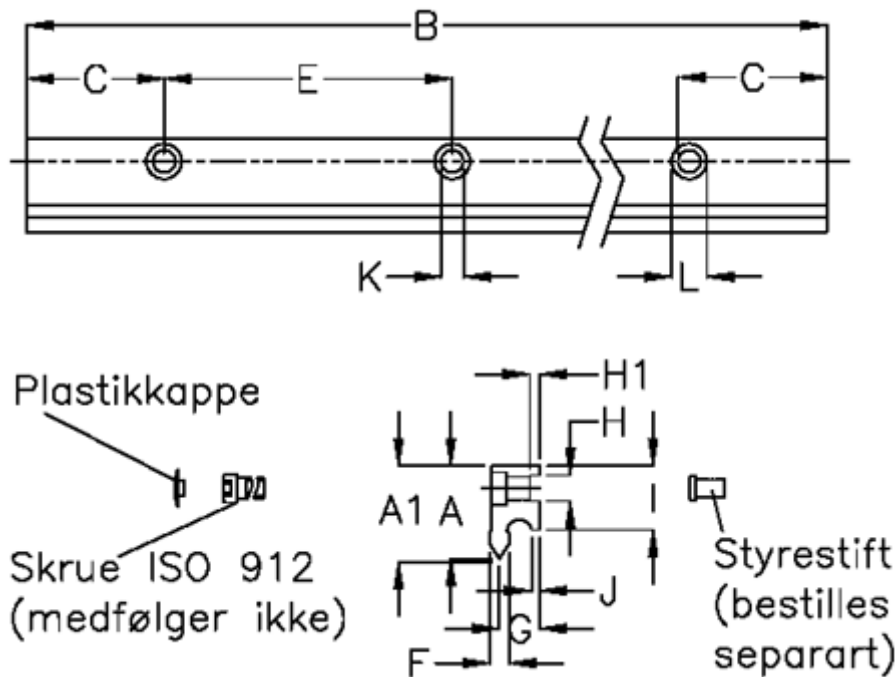

Article number: 057125412561

Description: Hepco GV3 slide NM E L1256 P1  
with counterbored holes

## Measures

A	= 29	G	= 12.5	Weight kg/1000 = 2.60
A1	= 29.37	H	= 8	
B	= 1256	H1	= 3.0	
C	= 43.0	I	= 20.00	
E	= 90	J	= 2.30	
F	= 6.21	K	= 7.0	
For bearing	= J34	L	= 11 x 6.1	
For guide pin	= SDP8	Precision type	= P1	